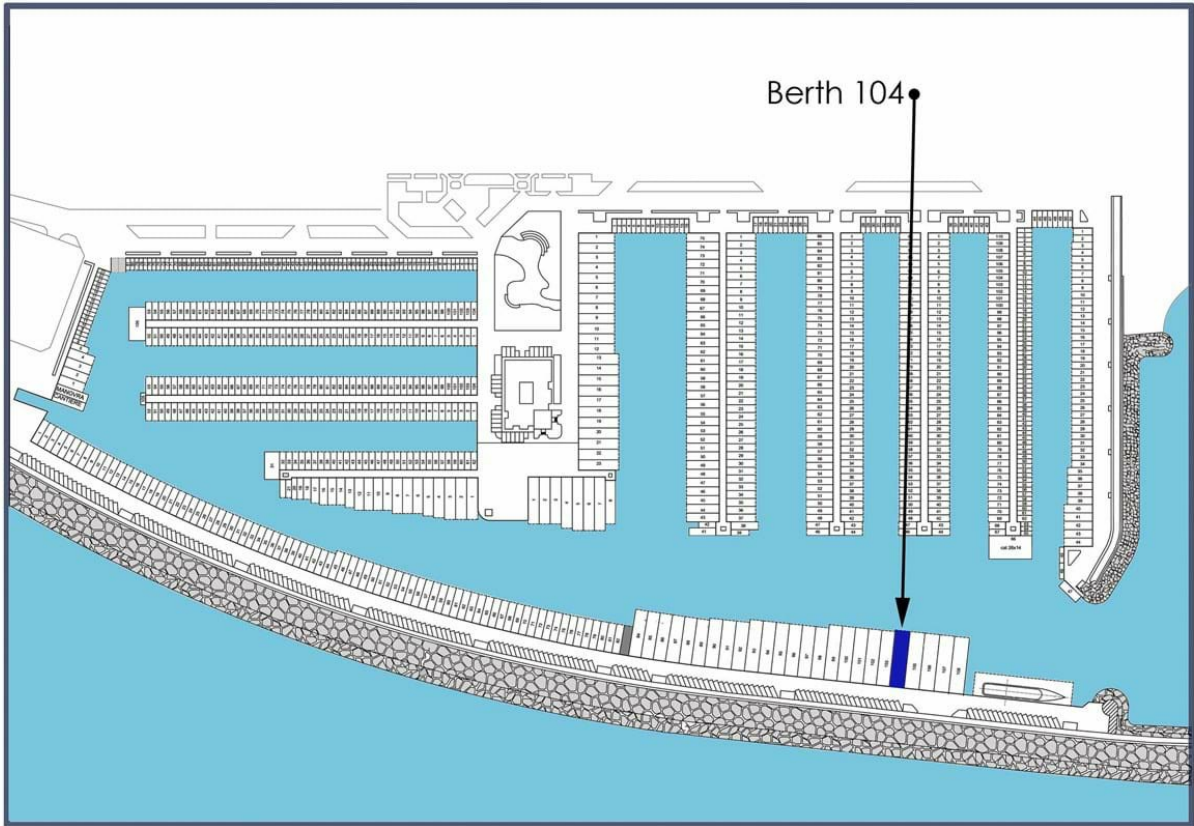

MARINA DEGLI AREGAI BERTH DIGA 104