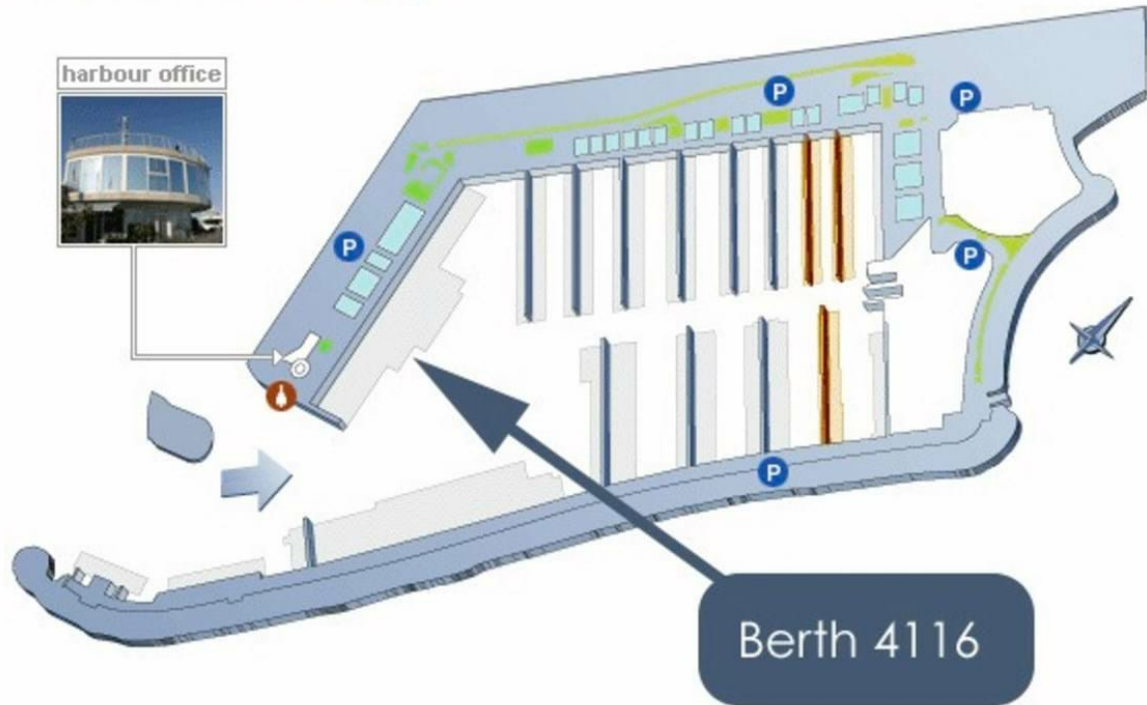

PORT CAMILLE RAYON BERTH 4116

Port Camille Rayon