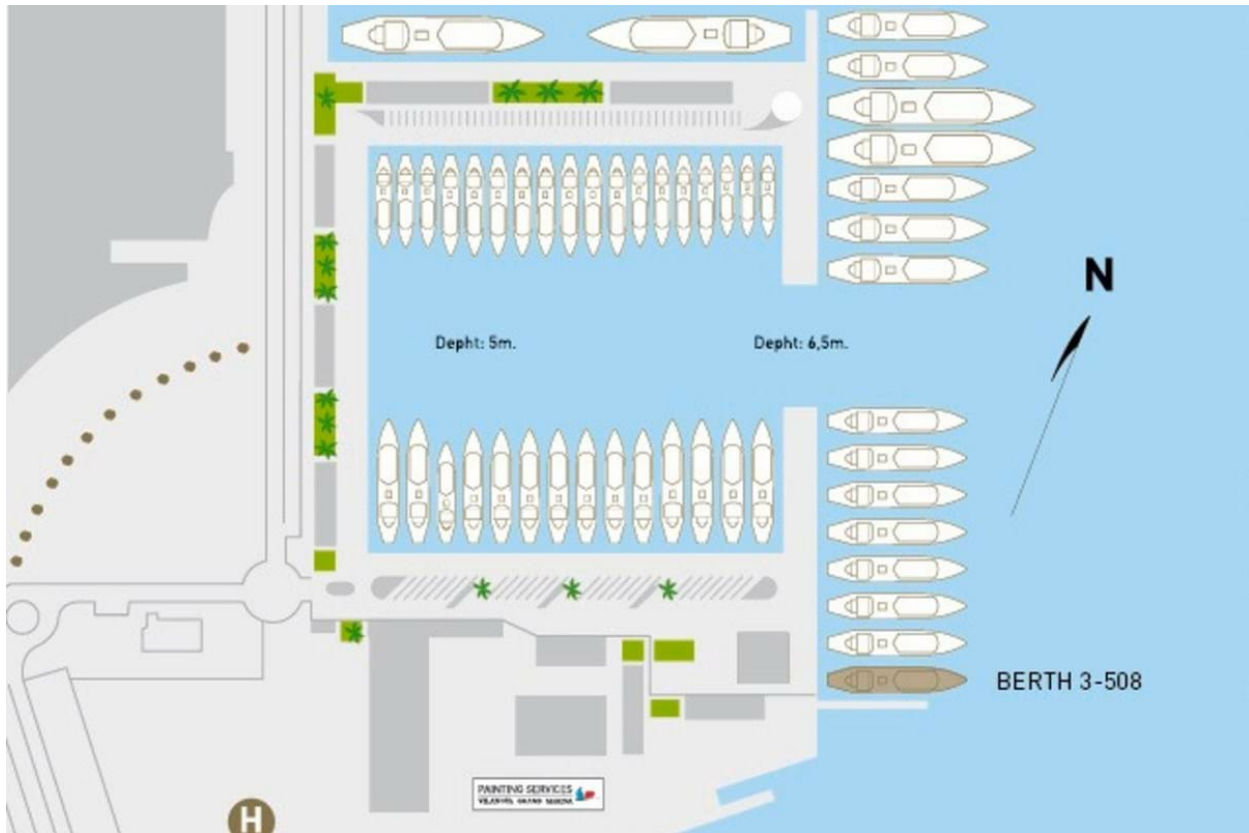

**13m (42.7ft)**

Berth number

**3-508**

Port name and location

**Vilanova Grand Marina, Barcelona, Spain**

Parking spaces

## Key features

---

**49 moorings for super and megayachts**

---

**Largest dock: 130m**

---

**Strategic location in Europe**

---

**Shipyards offices**

---

**Heli-pad**

---

**Internet via hardwire and high quality WI-FI connection**

---

**Shore power 1,000 Amp**

---

# VILANOVA GRAND MARINA BERTH 3-508