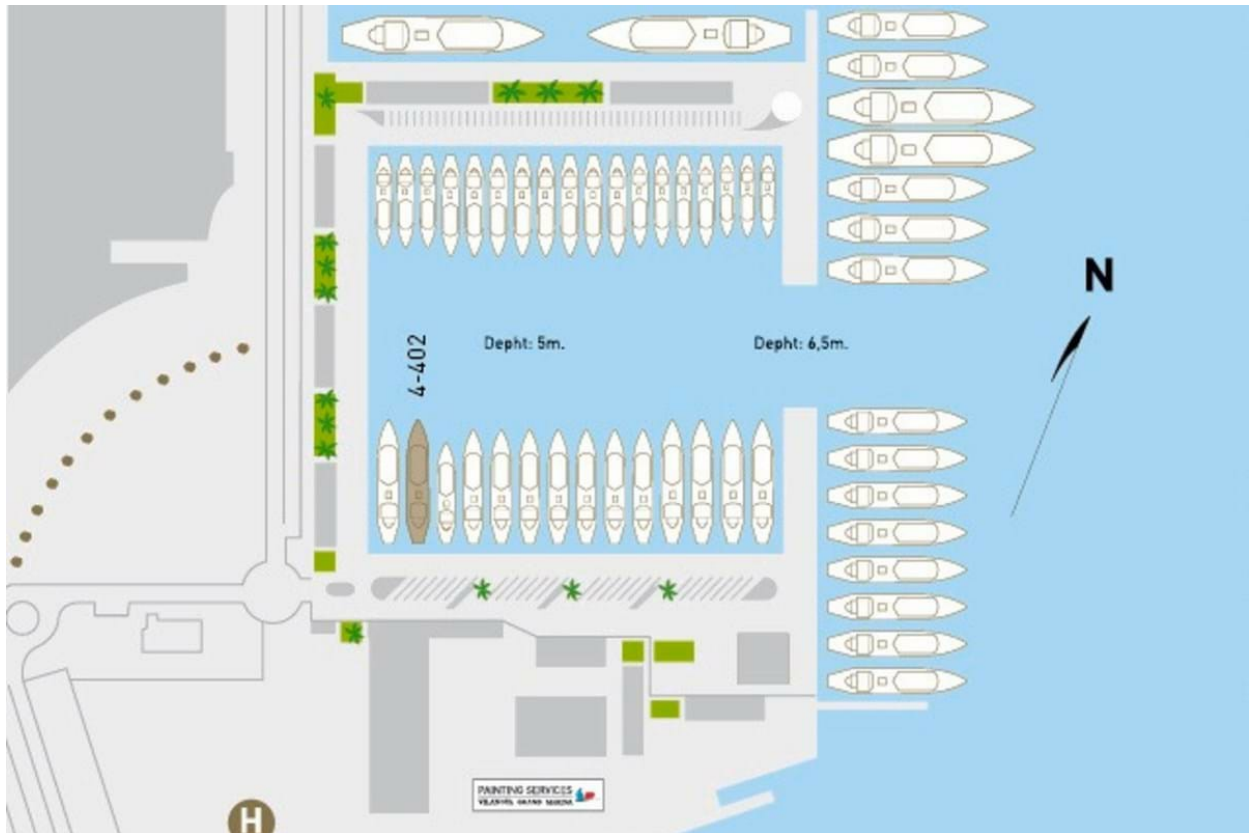

VILANOVA GRAND MARINA BERTH 4-402