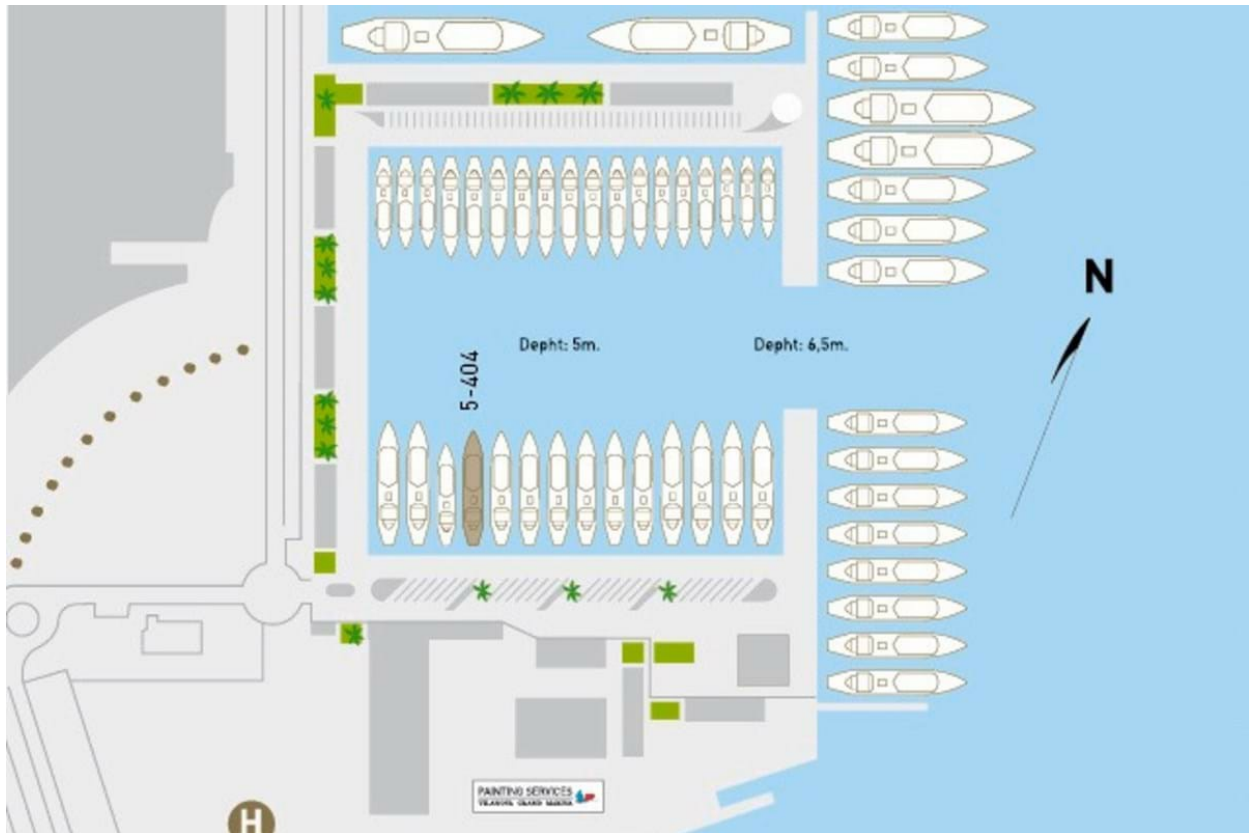

VILANOVA GRAND MARINA BERTH 5-404