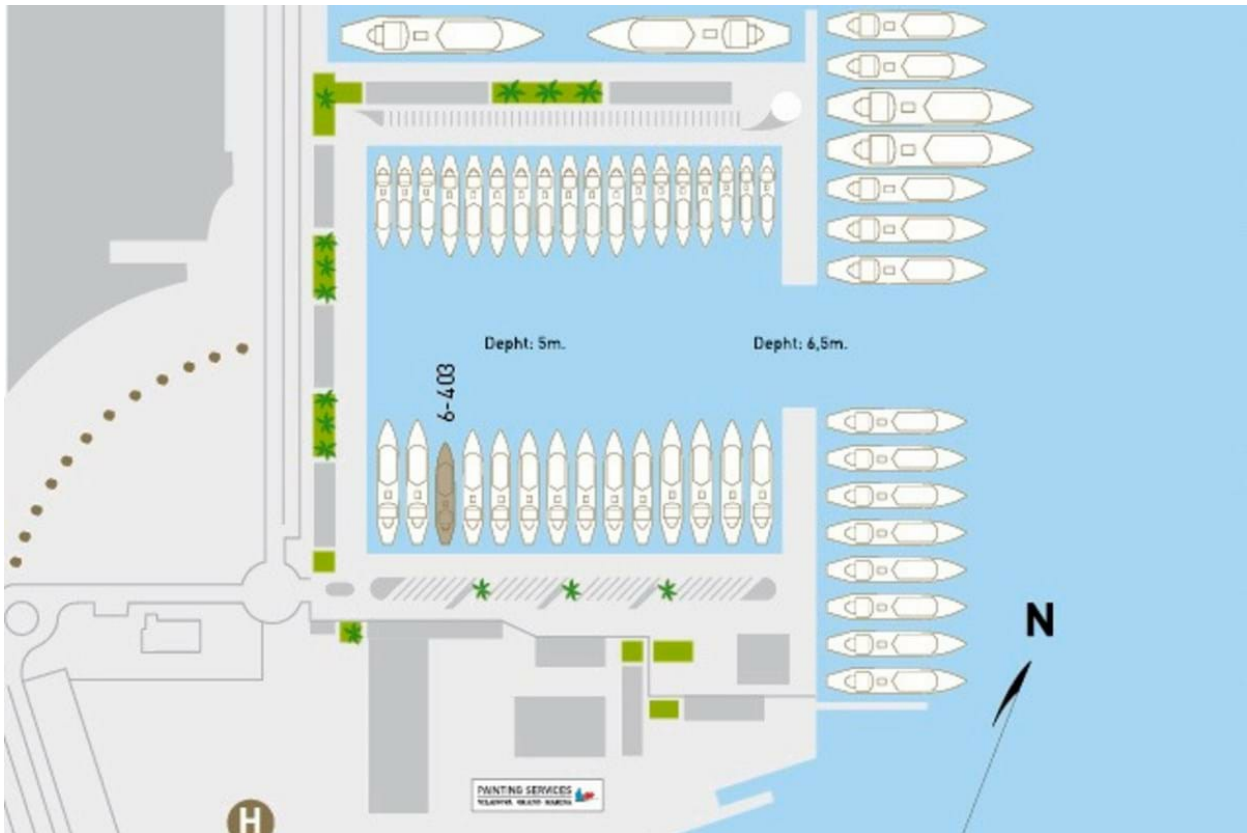

VILANOVA GRAND MARINA BERTH 6-403