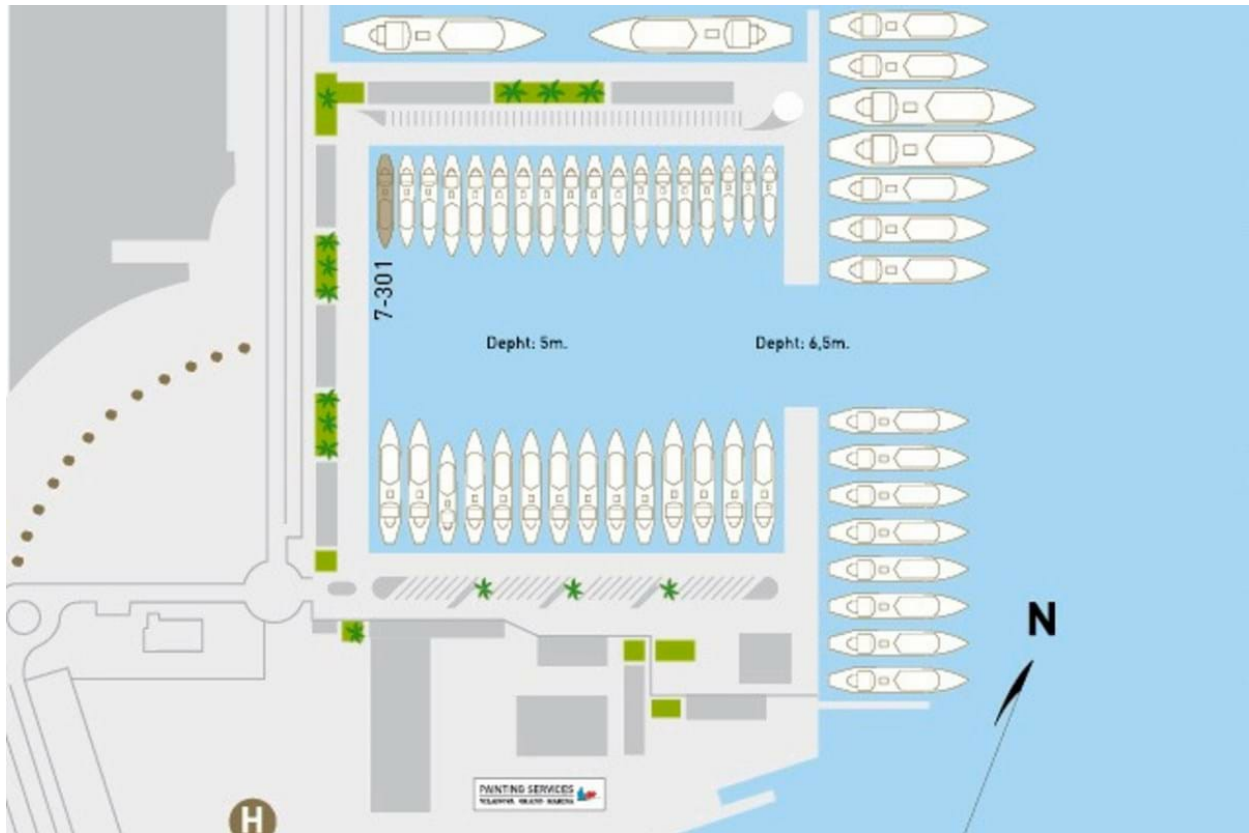

**8m (26.3ft)**

Berth number

**7-301**

Port name and location

**Vilanova Grand Marina, Barcelona, Spain**

Parking spaces

## Key features

---

**49 moorings for super and megayachts**

---

**Largest dock: 130m**

---

**Strategic location in Europe**

---

**Shipyards offices**

---

**Heli-pad**

---

**Internet via hardwire and high quality WI-FI connection**

---

**Shore power 1,000 Amp**

---

# VILANOVA GRAND MARINA BERTH 7-301