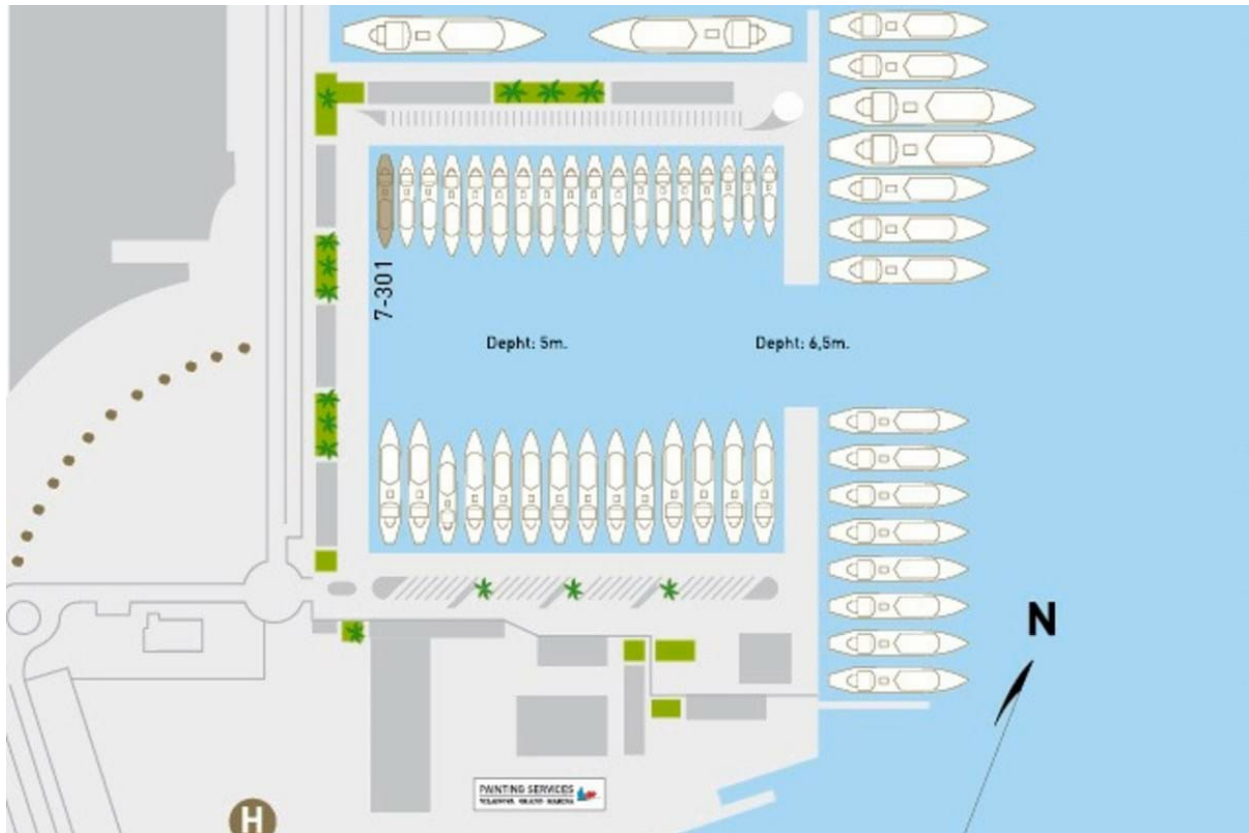

VILANOVA GRAND MARINA BERTH 7-301