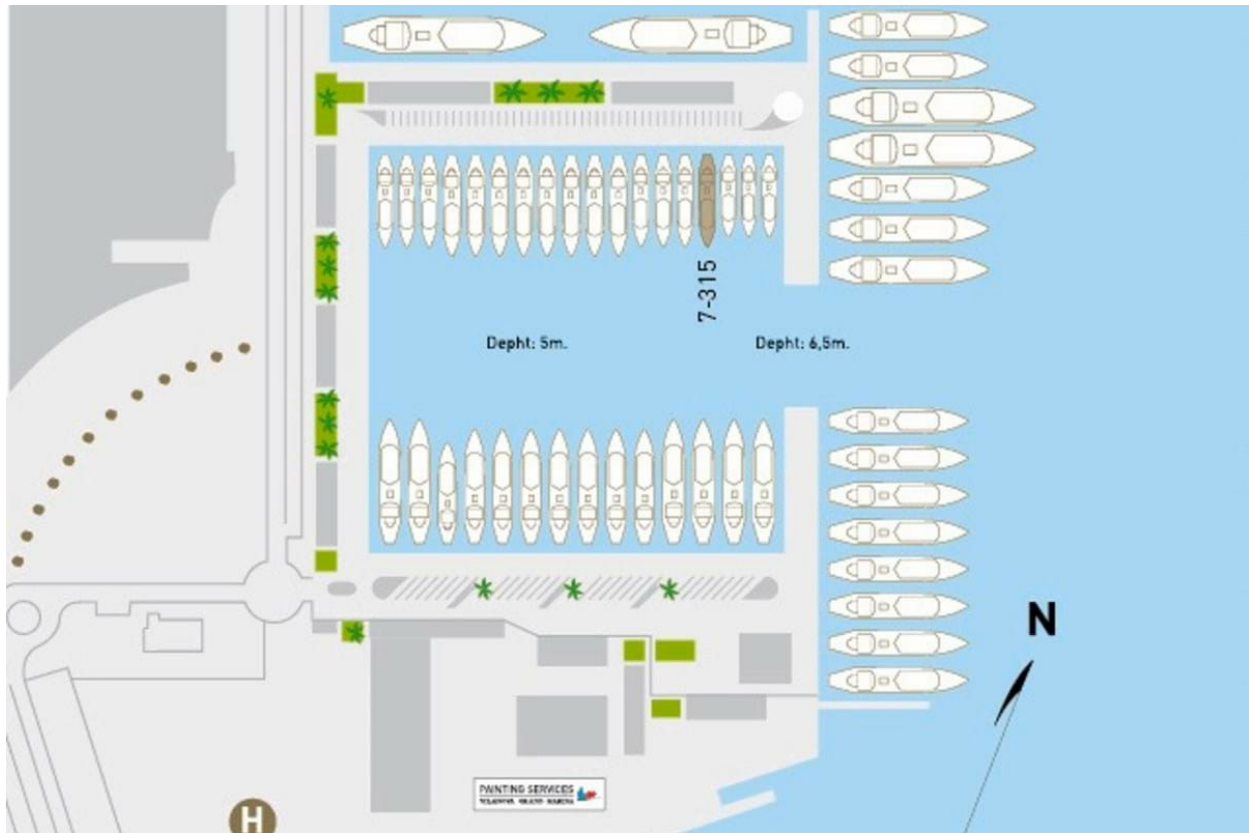

VILANOVA GRAND MARINA BERTH 7-315